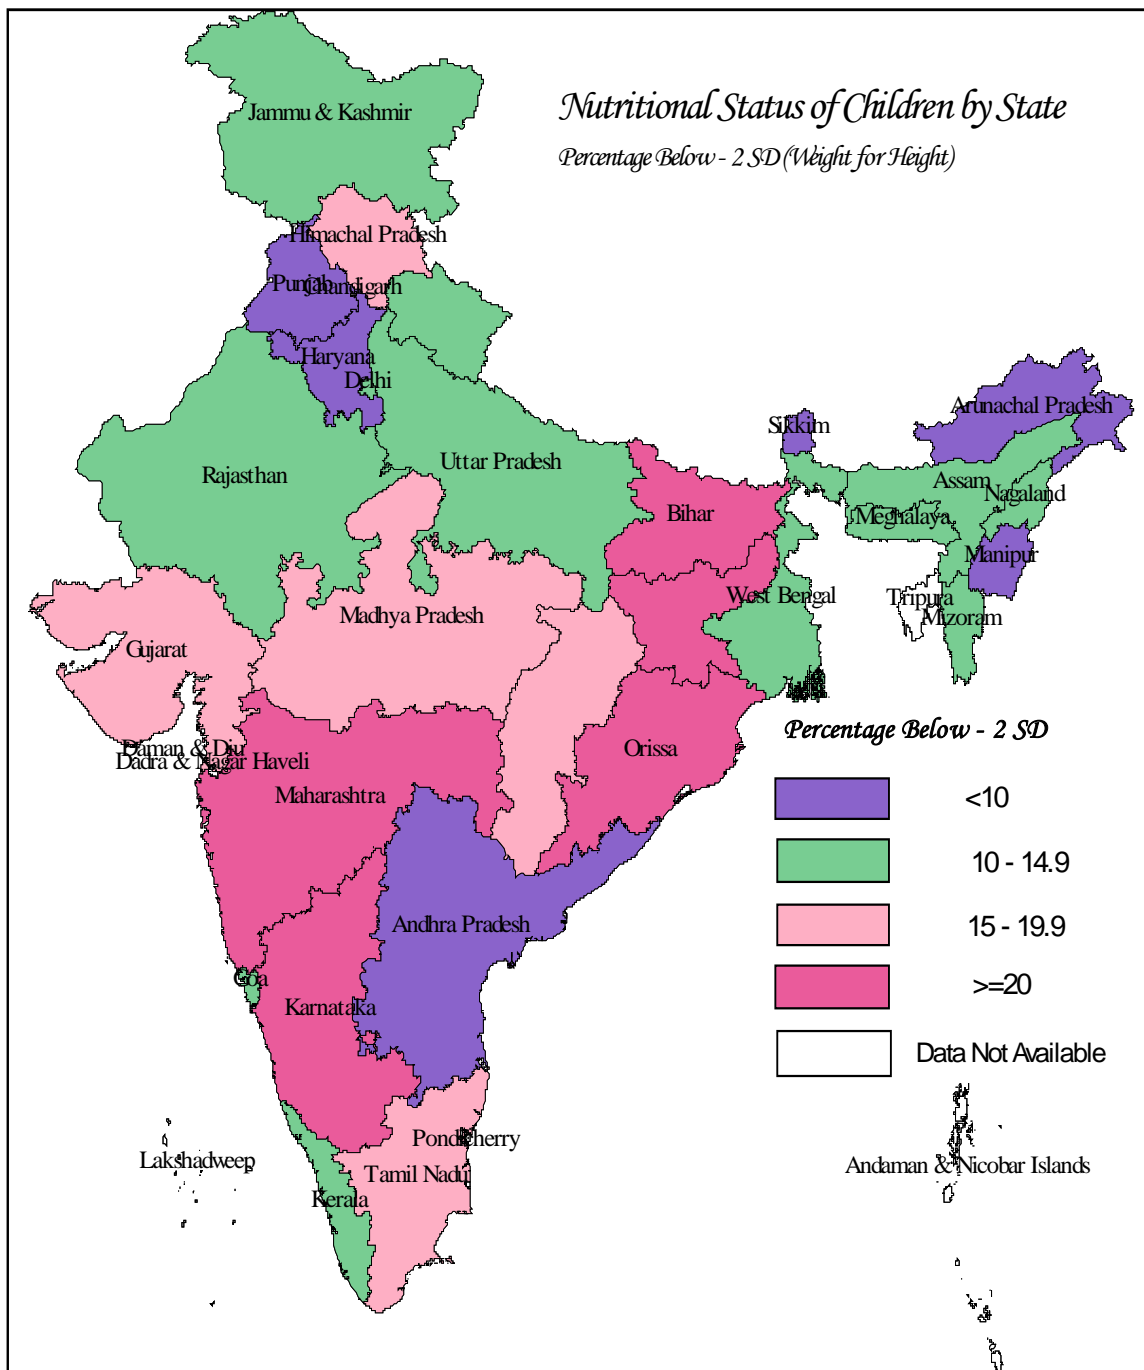

Nutritional Status of Children by State %age below - 2 SD (Weight for Age)

Annexure 7.5.4

Nutritional Status of Children by State %age Below - 3 SD (Weight for Age)

Annexure 7.5.6

Nutritional Status of Children by State %age Below - 3 SD (Height for Age)

Nutritional Status of Children by State %age Below - 2 SD (Weight for Height)

Nutritional Status of Children by State %age Below - 3 SD (Weight for Height)

Annexure 7.5.9

%age of underweight children by District, DLHS 2004

Annexure 7.5.10

%age of severely underweight children by District, DLHS 2004