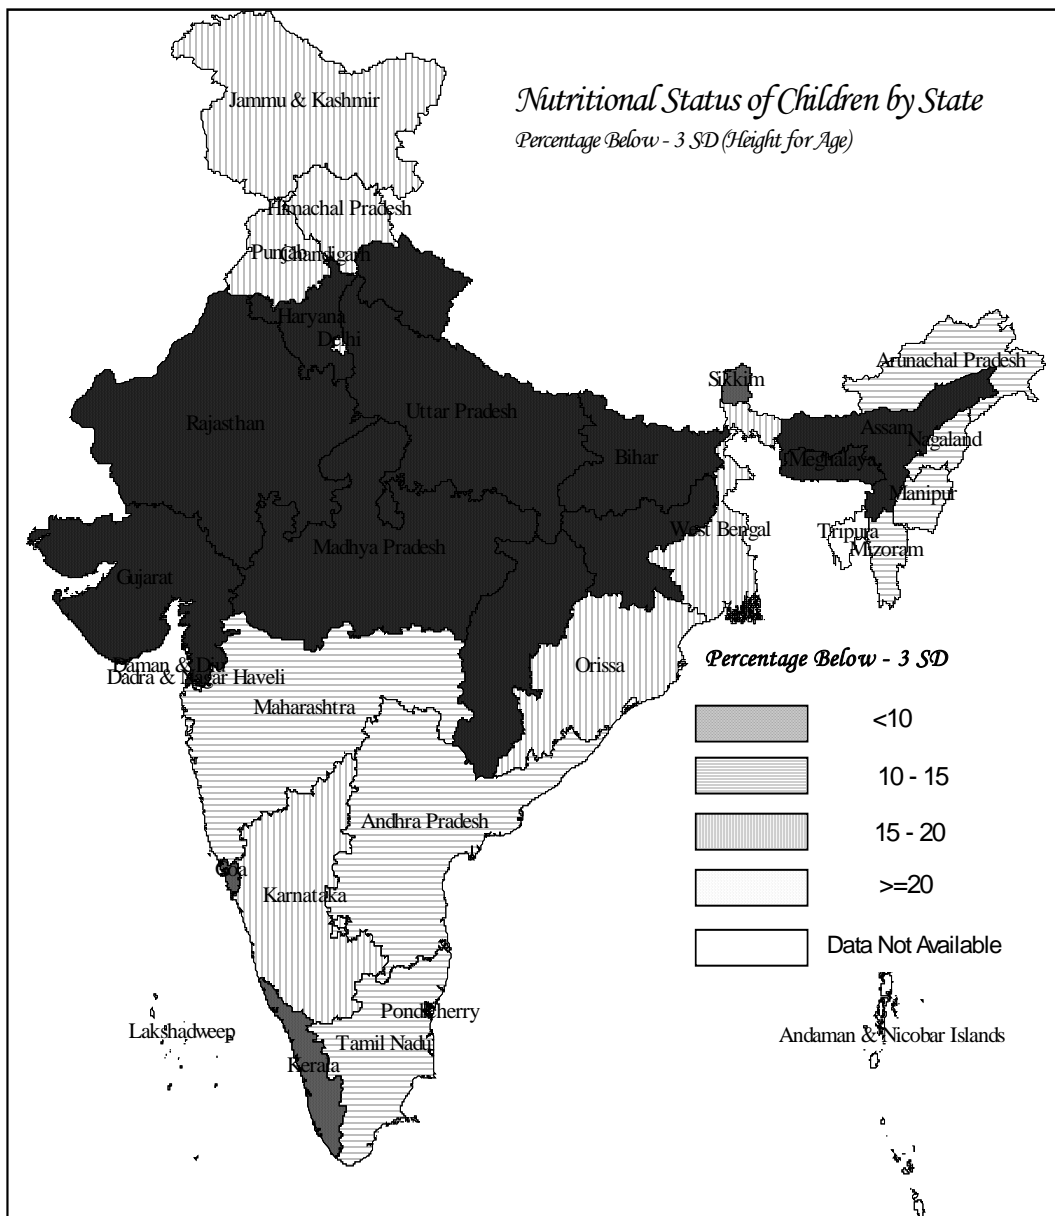

Nutritional Status of Children by State %age below - 2 SD (Weight for Age)

Annexure 7.5.4

Nutritional Status of Children by State %age Below - 3 SD (Weight for Age)

Annexure 7.5.6

Nutritional Status of Children by State %age Below - 3 SD (Height for Age)

Nutritional Status of Children by State %age Below - 2 SD (Weight for Height)

Nutritional Status of Children by State %age Below - 3 SD (Weight for Height)

Annexure 7.5.9

%age of underweight children by District, DLHS 2004

Annexure 7.5.10

%age of severely underweight children by District, DLHS 2004