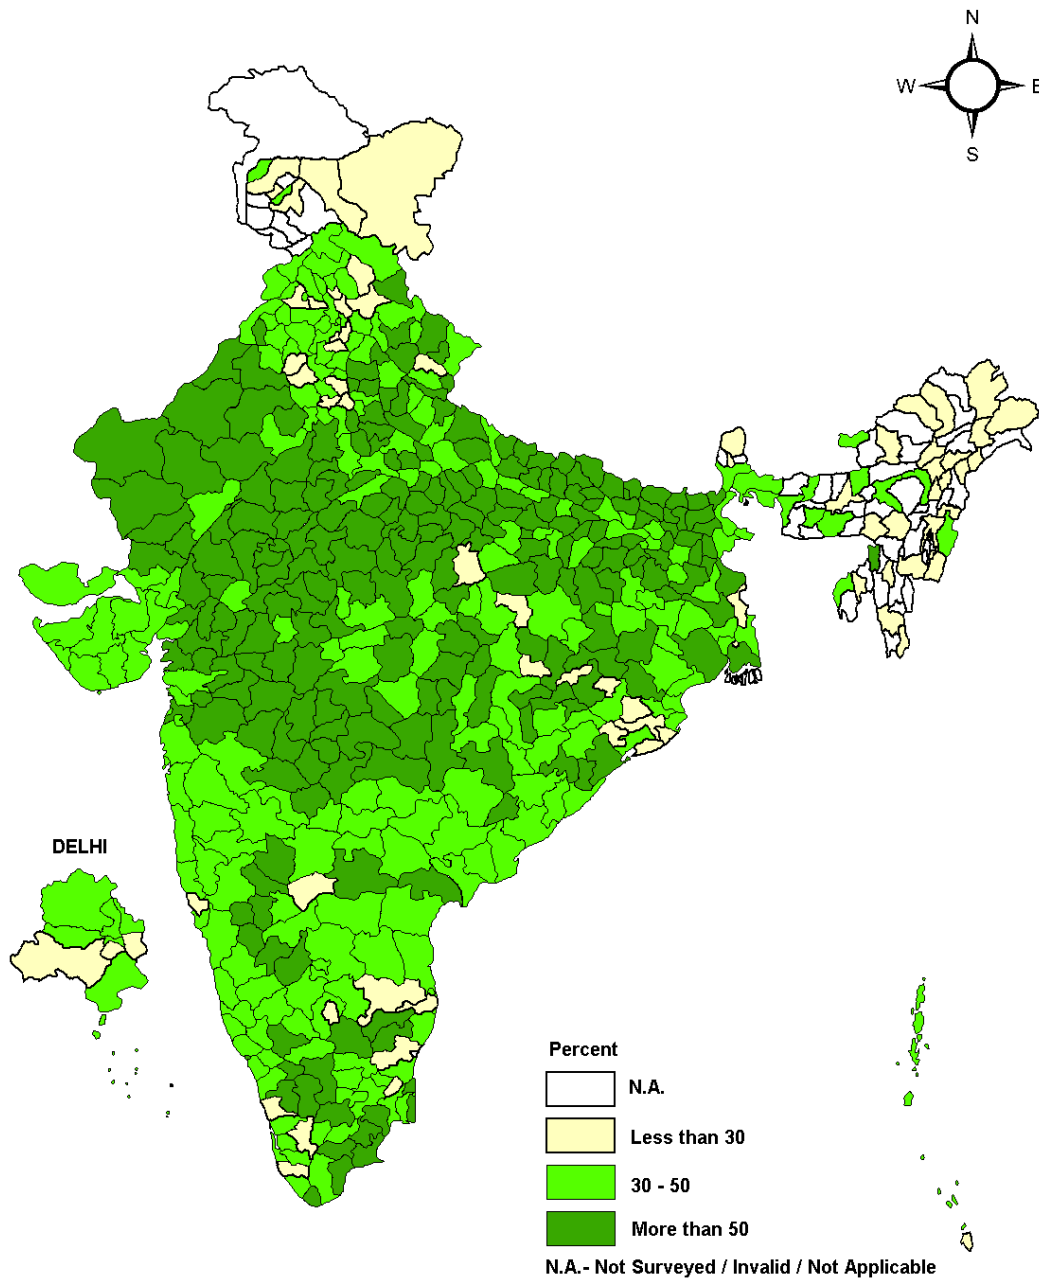

Nutritional Status of Children by State %age below - 2 SD (Weight for Age)

Annexure 7.5.4

Nutritional Status of Children by State %age Below - 3 SD (Weight for Age)

Annexure 7.5.6

Nutritional Status of Children by State %age Below - 3 SD (Height for Age)

Nutritional Status of Children by State %age Below - 2 SD (Weight for Height)

Nutritional Status of Children by State %age Below - 3 SD (Weight for Height)

Annexure 7.5.9

%age of underweight children by District, DLHS 2004