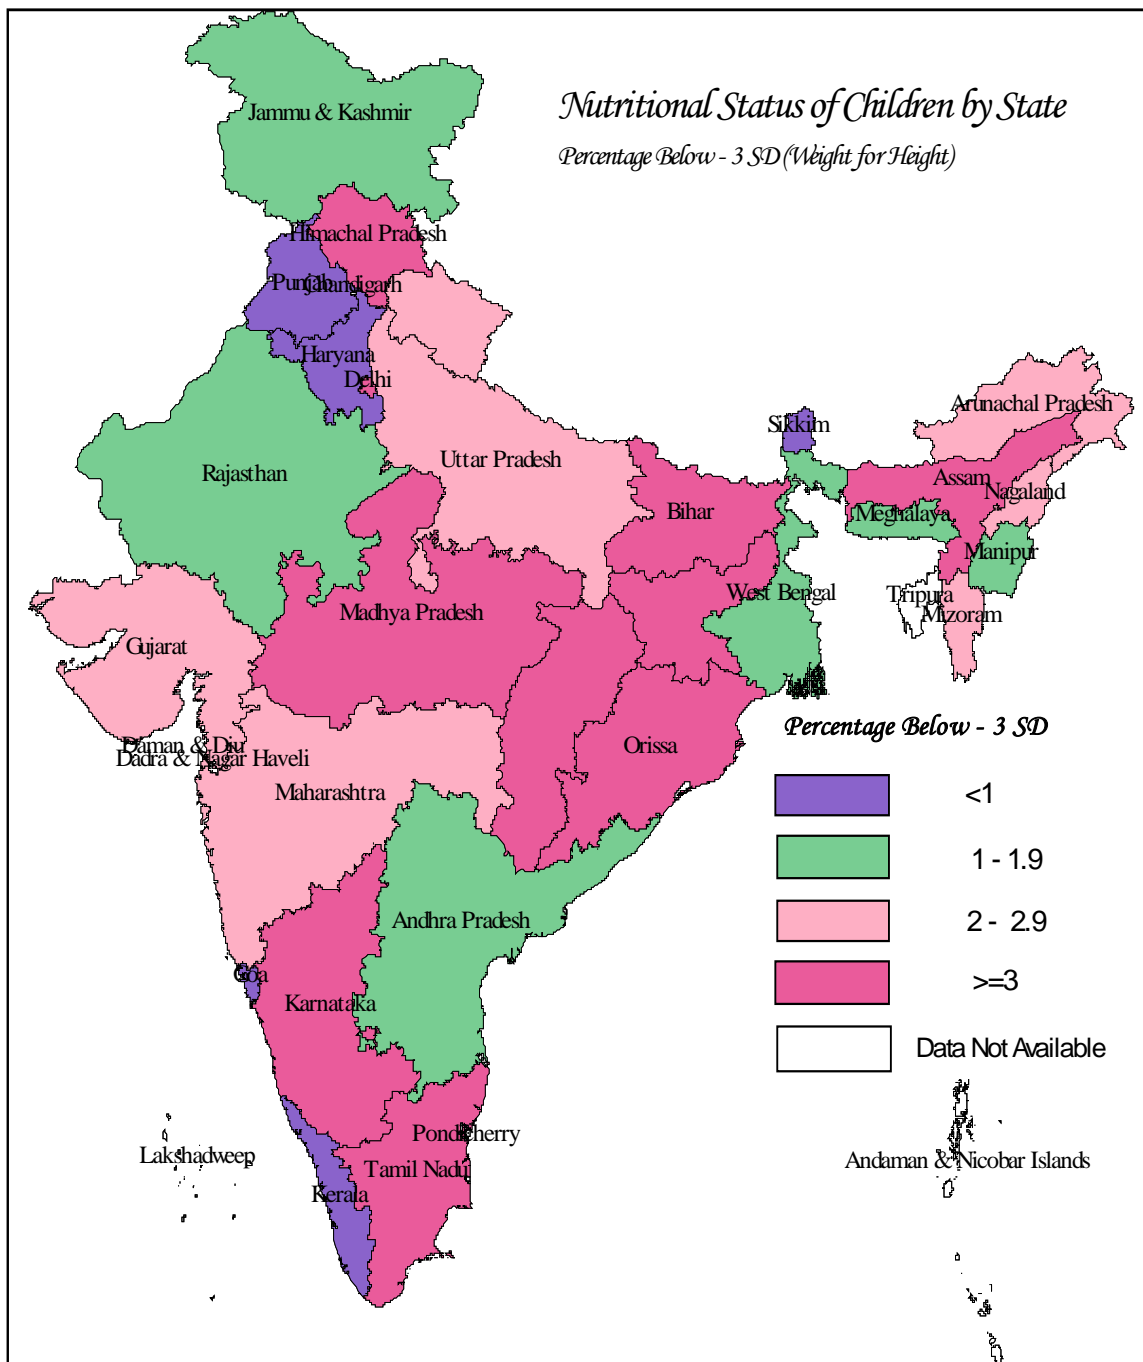

Nutritional Status of Children by State %age below - 2 SD (Weight for Age)

Annexure 7.5.4

Nutritional Status of Children by State %age Below - 3 SD (Weight for Age)

Annexure 7.5.6

Nutritional Status of Children by State %age Below - 3 SD (Height for Age)

Nutritional Status of Children by State %age Below - 2 SD (Weight for Height)

Nutritional Status of Children by State %age Below - 3 SD (Weight for Height)

Annexure 7.5.9

%age of underweight children by District, DLHS 2004

Annexure 7.5.10

%age of severely underweight children by District, DLHS 2004