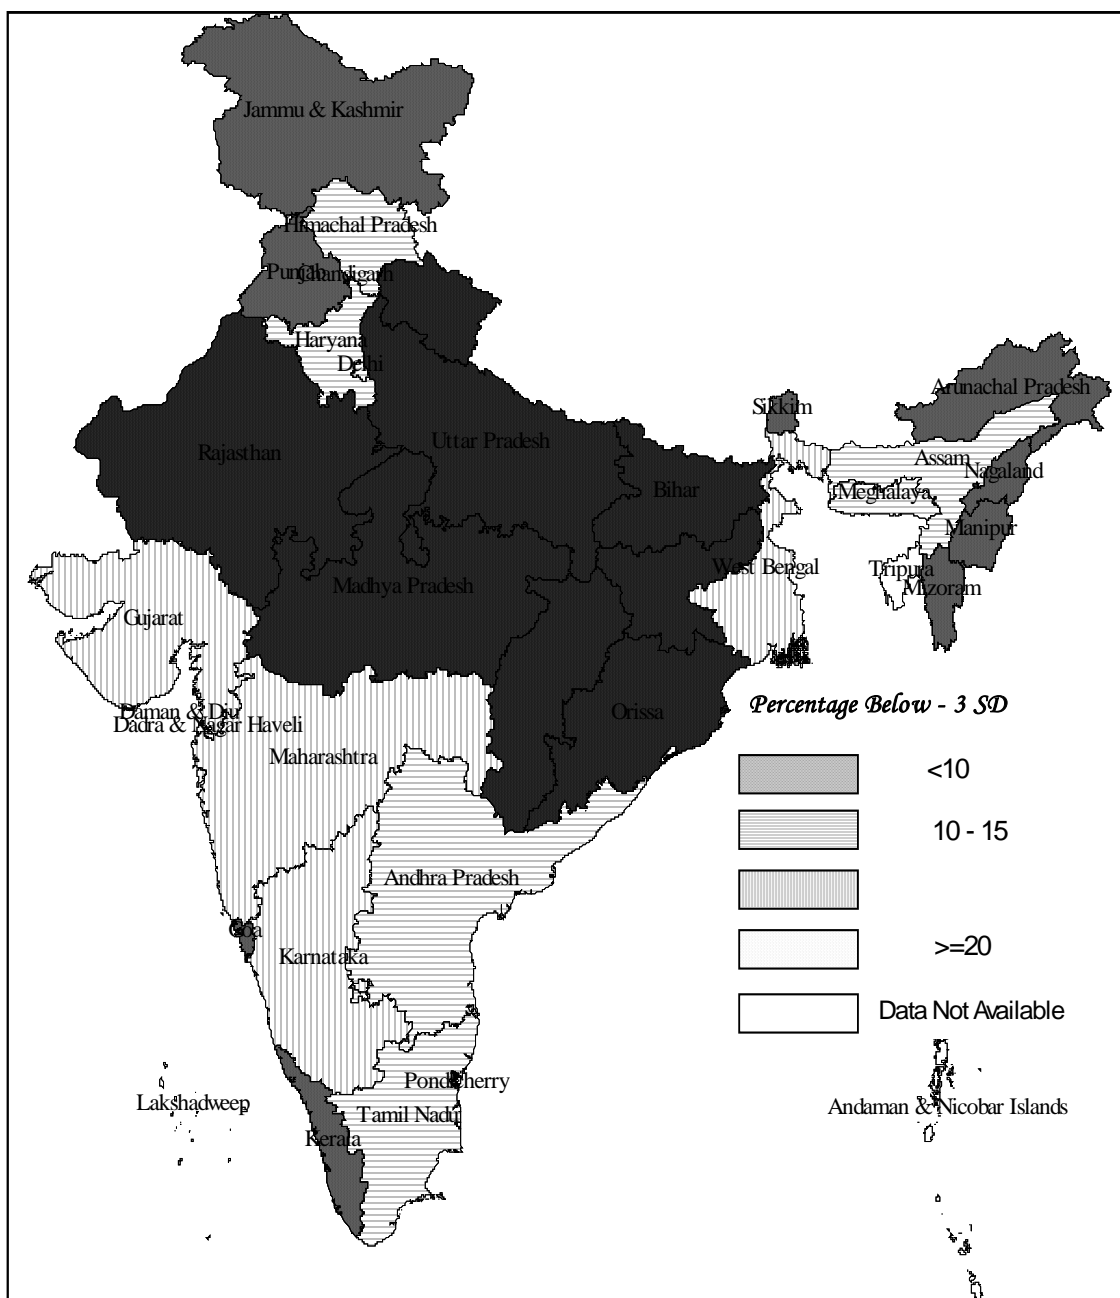

Nutritional Status of Children by State %age below - 2 SD (Weight for Age)

Annexure 7.5.4

Nutritional Status of Children by State %age Below - 3 SD (Weight for Age)

Annexure 7.5.6

Nutritional Status of Children by State %age Below - 3 SD (Height for Age)

Nutritional Status of Children by State %age Below - 2 SD (Weight for Height)

Nutritional Status of Children by State %age Below - 3 SD (Weight for Height)

Annexure 7.5.9

%age of underweight children by District, DLHS 2004

Annexure 7.5.10

%age of severely underweight children by District, DLHS 2004