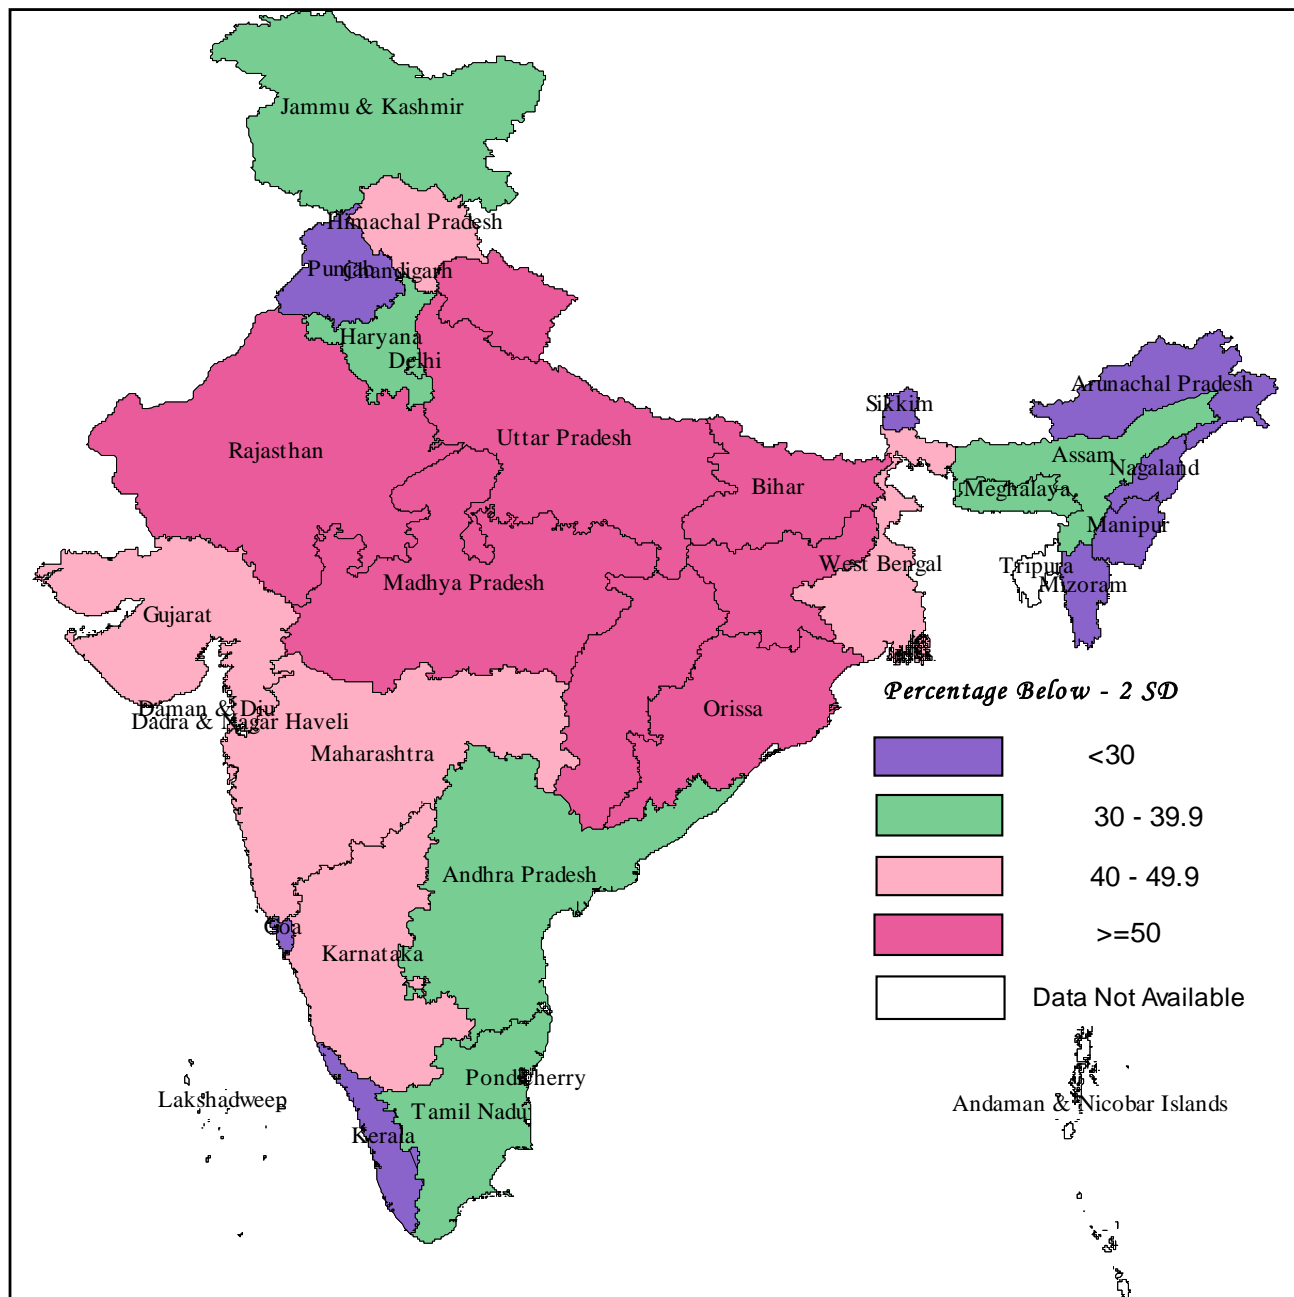

Nutritional Status of Children by State %age below - 2 SD (Weight for Age)

Annexure 7.5.4

Nutritional Status of Children by State %age Below - 3 SD (Weight for Age)

Annexure 7.5.6

Nutritional Status of Children by State %age Below - 3 SD (Height for Age)

Nutritional Status of Children by State %age Below - 2 SD (Weight for Height)

Nutritional Status of Children by State %age Below - 3 SD (Weight for Height)

Annexure 7.5.9

%age of underweight children by District, DLHS 2004

Annexure 7.5.10

%age of severely underweight children by District, DLHS 2004